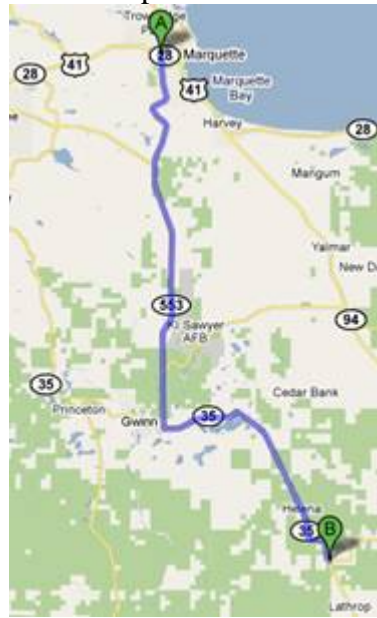

Maps to Big Bon's in McFarland, Michigan

From Escanaba/Gladstone, Michigan We are located 35 miles from Escanaba.

Overall trip

Directions:

- From Escanaba, take U.S. 2 / U.S. 41 to Gladstone.
- Turn left at 4th Ave North / MI-35 North (see "A" on map at right)
- Continue to follow MI-35 North 10.4 miles to McFarland, Michigan. NOTE: Turn left in Perkins to stay on MI-35 North
- Big Bons will be on the left side of the road.

North Gladstone

From Marquette, Michigan We are located 34 miles from Marquette.

Overall trip

Directions:

- Take U.S. 41 / MI-28 to South Mc Clellan Ave (see "A" on map at right)
- Head South on South Mc Clellan Ave
- Mc Clellan Ave will become MI-553 South
- Travel on MI-553 South for 19.6 miles to the end of the road.
- Turn left onto MI-35 South.
- Travel 13.1 miles to McFarland, Michigan.
- Big Bons will be on the left side of the road.

South Marquette

Maps to Big Bon's in McFarland, Michigan

From Munising, Michigan

We are located 60 miles from Munising.

Overall trip

Directions:

- Head south on Cedar St/MI-28 East toward East Superior St. (see "A" on map at right)
- Turn right at MI-94 West. Travel 15.5 miles.
- Turn right at Rock River Rd/MI-94 West. Travel 1.1 miles.
- Turn left onto M-94 West/Munising Ave. Travel 14.1 miles.
- Turn right at MI-94 West/US-41 North. Travel 1.1 miles.
- Turn left at Co Rd 460/MI-94 West. Travel 10.8 to the end of the road.
- Turn left at MI-553 South.
- Travel on MI-553 South for 2.8 miles to the end of the road.
- Turn left onto MI-35 South.
- Travel 13.1 miles to McFarland, Michigan.
- Big Bons will be on the left side of the road.

Munising

For those of you looking for us via GPS...

The mailing address is: Bonnie Storti, 17498 State Hwy M-35, Rock, MI 49880.

NOTE: The physical address is in McFarland, MI, not Rock.

GPS Coordinates are: North 46 degrees 10.807 West 087 degrees 14.616 Elevation 1184