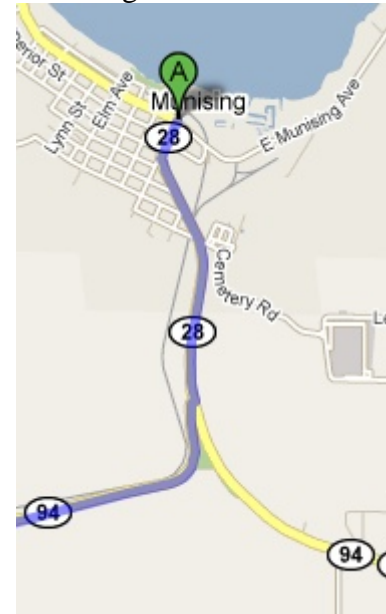

Maps to Big Bon's in McFarland, Michigan

From Escanaba/Gladstone, Michigan We are located 35 miles from Escanaba.

Overall trip

Directions:

- From Escanaba, take U.S. 2 / U.S. 41 to Gladstone.
- Turn left at 4th Ave North / MI-35 North (see "A" on map at right)
- Continue to follow MI-35 North 10.4 miles to McFarland, Michigan. NOTE: Turn left in Perkins to stay on MI-35 North
- Big Bons will be on the left side of the road.

North Gladstone

From Marquette, Michigan We are located 34 miles from Marquette.

Overall trip

Directions:

- Take U.S. 41 / MI-28 to South Mc Clellan Ave (see "A" on map at right)
- Head South on South Mc Clellan Ave
- Mc Clellan Ave will become MI-553 South
- Travel on MI-553 South for 19.6 miles to the end of the road.
- Turn left onto MI-35 South.
- Travel 13.1 miles to McFarland, Michigan.
- Big Bons will be on the left side of the road.

South Marquette

Maps to Big Bon's in McFarland, Michigan

From Munising, Michigan

We are located 60 miles from Munising.

Overall trip

Directions:

- Head south on Cedar St/MI-28 East toward East Superior St. (see "A" on map at right)
- Turn right at MI-94 West. Travel 15.5 miles.
- Turn right at Rock River Rd/MI-94 West. Travel 1.1 miles.
- Turn left onto M-94 West/Munising Ave. Travel 14.1 miles.
- Turn right at MI-94 West/US-41 North. Travel 1.1 miles.
- Turn left at Co Rd 460/MI-94 West. Travel 10.8 to the end of the road.
- Turn left at MI-553 South.
- Travel on MI-553 South for 2.8 miles to the end of the road.
- Turn left onto MI-35 South.
- Travel 13.1 miles to McFarland, Michigan.
- Big Bons will be on the left side of the road.

Munising

For those of you looking for us via GPS...

The mailing address is: Bonnie Storti, 17498 State Hwy M-35, Rock, MI 49880.

NOTE: The physical address is in McFarland, MI, not Rock.

GPS Coordinates are: North 46 degrees 10.807 West 087 degrees 14.616 Elevation 1184